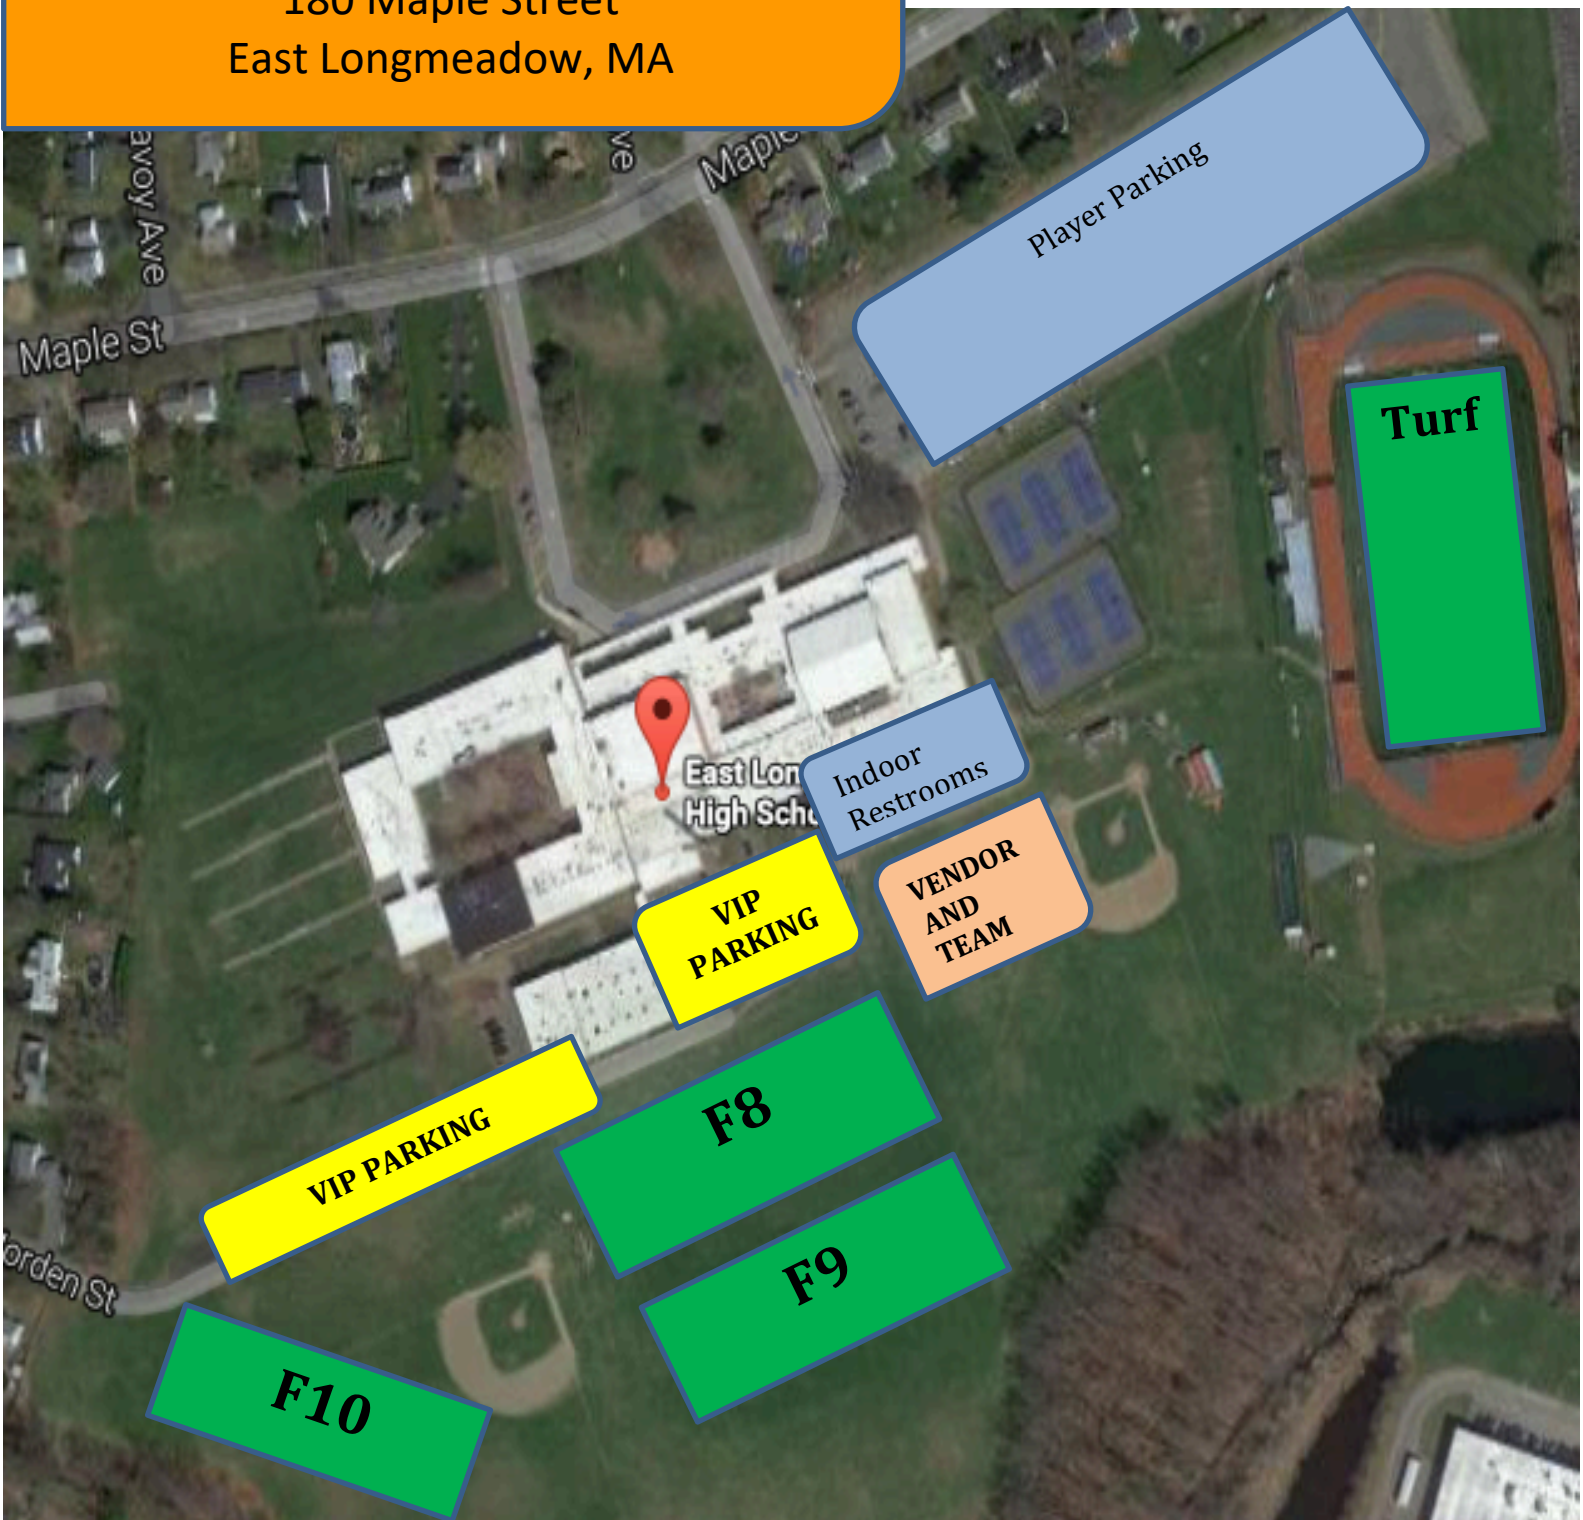

2019 New England Showcase

(HIGH SCHOOL LOCATION 2)

EAST LONGMEADOW HIGH SCHOOL

180 Maple Street

East Longmeadow, MA

Player Parking

Turf

East Longmeadow High School

Indoor Restrooms

VENDOR AND TEAM

VIP PARKING

VIP PARKING

F8

F9

F10