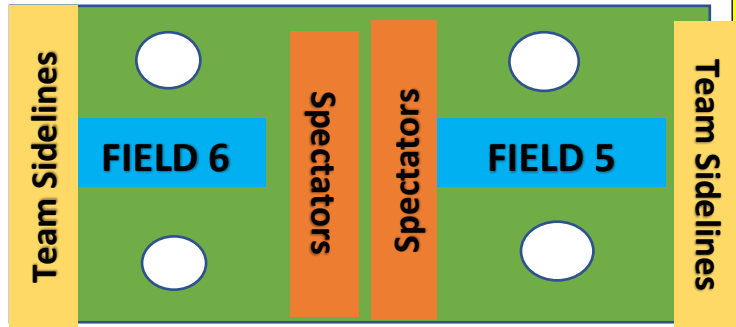

SPORTSWORLD

226 Main Street, East Windsor, CT 06088

**2020 NESS
YOUTH 7v7
FIELD MAP**

**Athletic
Trainer**